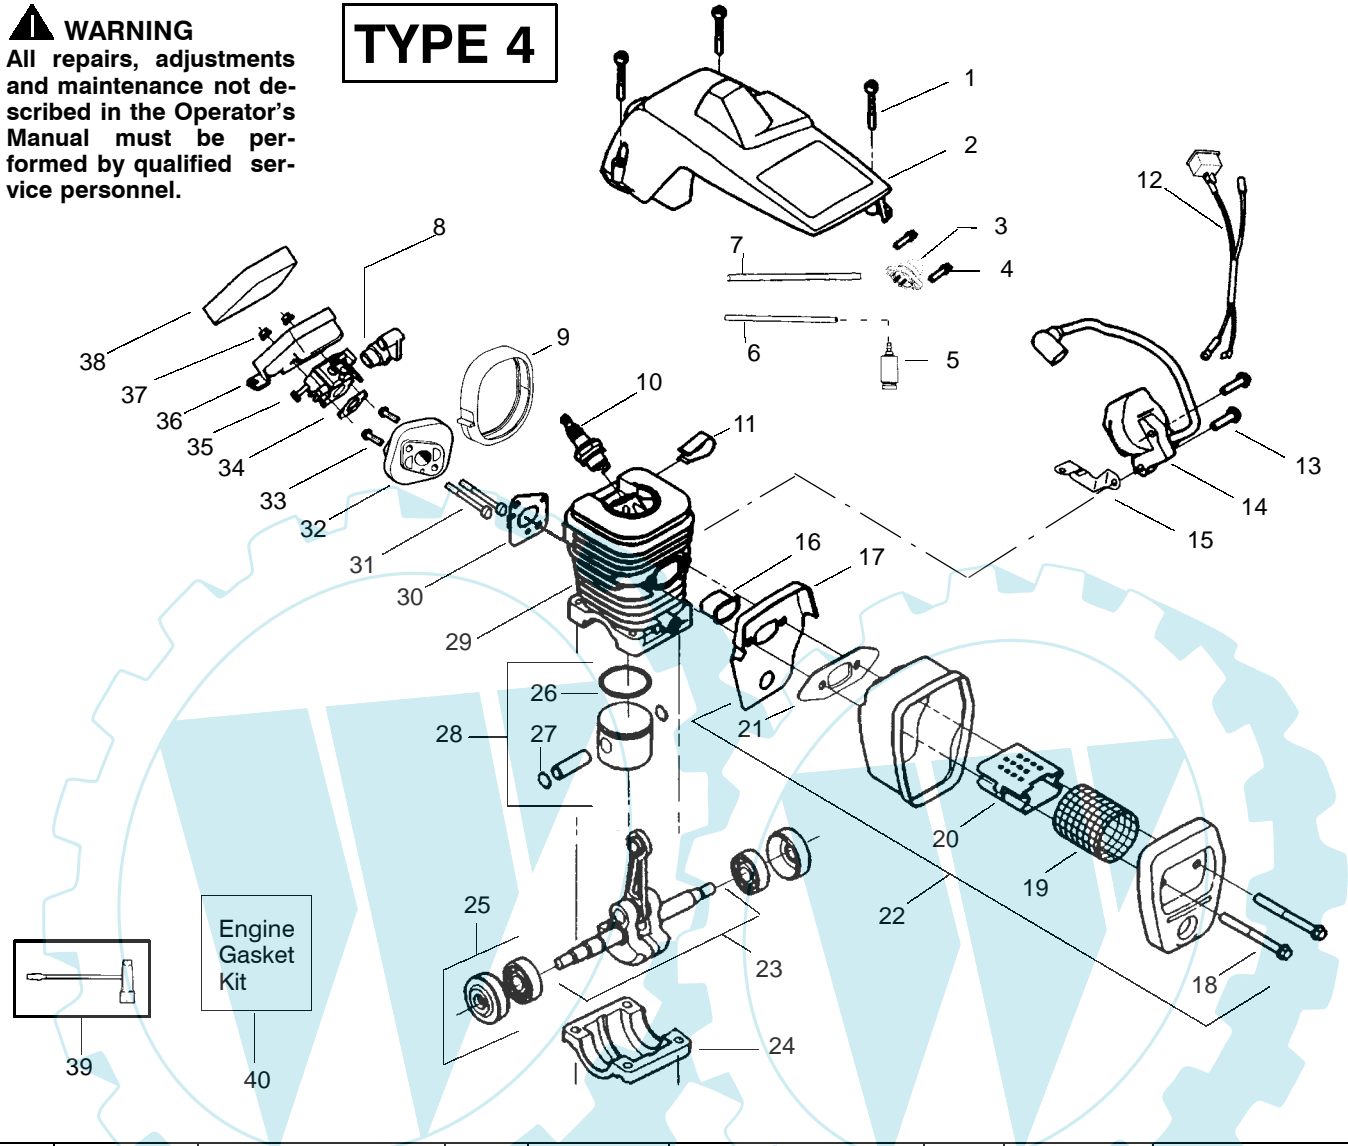

PARTS LIST NO. 530163179		McCULLOCH.® PARTS LIST	CHAIN SAW MODEL(S) MAC CAT 436	
DATE 5/08/03	Replaces 163179 - 2/19/03		Note: Illustration may differ from actual model due to design changes	PAGE NO. 4

WARNING
All repairs, adjustments and maintenance not described in the Operator's Manual must be performed by qualified service personnel.

TYPE 4

Ref.	Part No.	Description	Ref.	Part No.	Description	Ref.	Part No.	Description
1.	530016153	Screw	19.	530036103	Screen-Spark	36.	530047604	Housing-Air Filter
2.	530056914	Shield-Cylinder	20.	530037813	Diffuser-Muffler	37.	530016101	Nut
3.	530047213	Assy-Air Purge	21.	530069608	Gasket-Muffler (kit)	38.	530037793	Air Filter - Foam
4.	530015780	Screw	22.	530047207	Assy-Muffler (Incl. 17-21)	39.	530031135	Wrench-Bar
5.	530095646	Assy-Fuel Pick-up	23.	530047062	Assy-Crankshaft	40.	530069608	Kit-Engine Gasket (incl. 34,30,21)
6.	530069247	Kit-Line Purge/Carb. (Small Dia)	24.	530037935	Cap-Crankcase			
7.	530069216	Kit-Line Purge/Tank (large line)	25.	530056363	Assy-Seal & Bearing			
8.	530035526	Grommet-Carb Adjust.	26.	530038729	Ring-Piston			
9.	530054144	Seal-Carb Adapter	27.	530015697	Retainer - Piston Pin			
10.	952030150	Spark Plug (RCJ-7Y)	28.	530071408	Kit-Piston - (incl. 26-27)			
11.	530016136	Clip-High Tension Lead	29.	530071412	Kit-Cylinder			
12.	530049117	Assy-Wire Harness (Includes switch)	30.	530069608	Gasket-Carb. Adapter (kit)			
13.	530015814	Screw	31.	530016187	Screw		530163664	Manual- (Scan)
14.	530039167	Module-Ignition	32.	530049700	Carb. Adapter		530163665	Manual - (Euro I)
15.	530047442	Strap-Ground	33.	530016386	Screw		530163666	Manual - (Euro II)
16.	530037652	Insulator-Heat	34.	530069608	Carb. Gasket (kit)		530054781	Decal-Warning
17.	530049870	Back Plate-Muffler	35.	---	Kit-Carburetor			
18.	530016132	Screw		530069722	(WT-391)			
				530071621	(WT-625)			

↖ = NEW PART NUMBER FOR THIS IPL

* = REFER TO THE SERVICE REFERENCE INDICATED FOR MORE INFORMATION. (LOCATED AT END OF IPL)