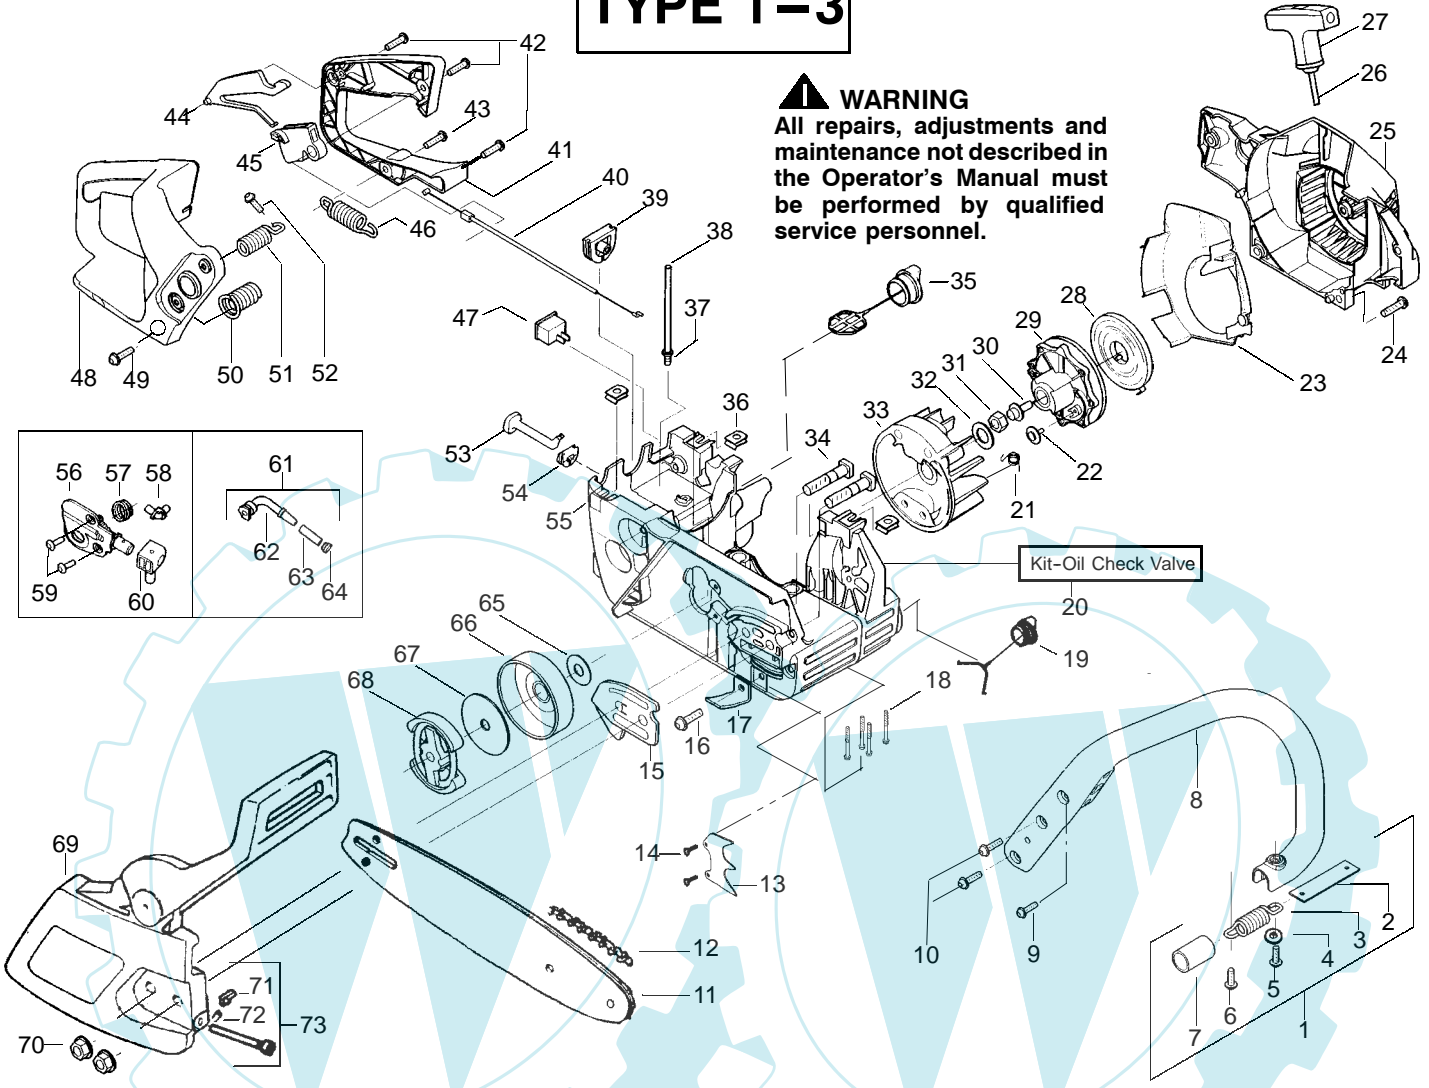

PARTS LIST NO. 530163179		McCULLOCH ® PARTS LIST	CHAIN SAW MODEL(S) MAC CAT 436
DATE 5/08/03	Replaces 163179 - 2/19/03		Note: Illustration may differ from actual model due to design changes

TYPE 1-3

WARNING
All repairs, adjustments and maintenance not described in the Operator's Manual must be performed by qualified service personnel.

★ = NEW PART NUMBER FOR THIS IPL ★* = REFER TO THE SERVICE REFERENCE INDICATED FOR MORE INFORMATION. (LOCATED AT END OF IPL)

PARTS LIST NO. 530163179		McCULLOCH ® PARTS LIST	CHAIN SAW MODEL(S) MAC CAT 436
DATE 5/08/03	Replaces 163179 - 2/19/03		Note: Illustration may differ from actual model due to design changes