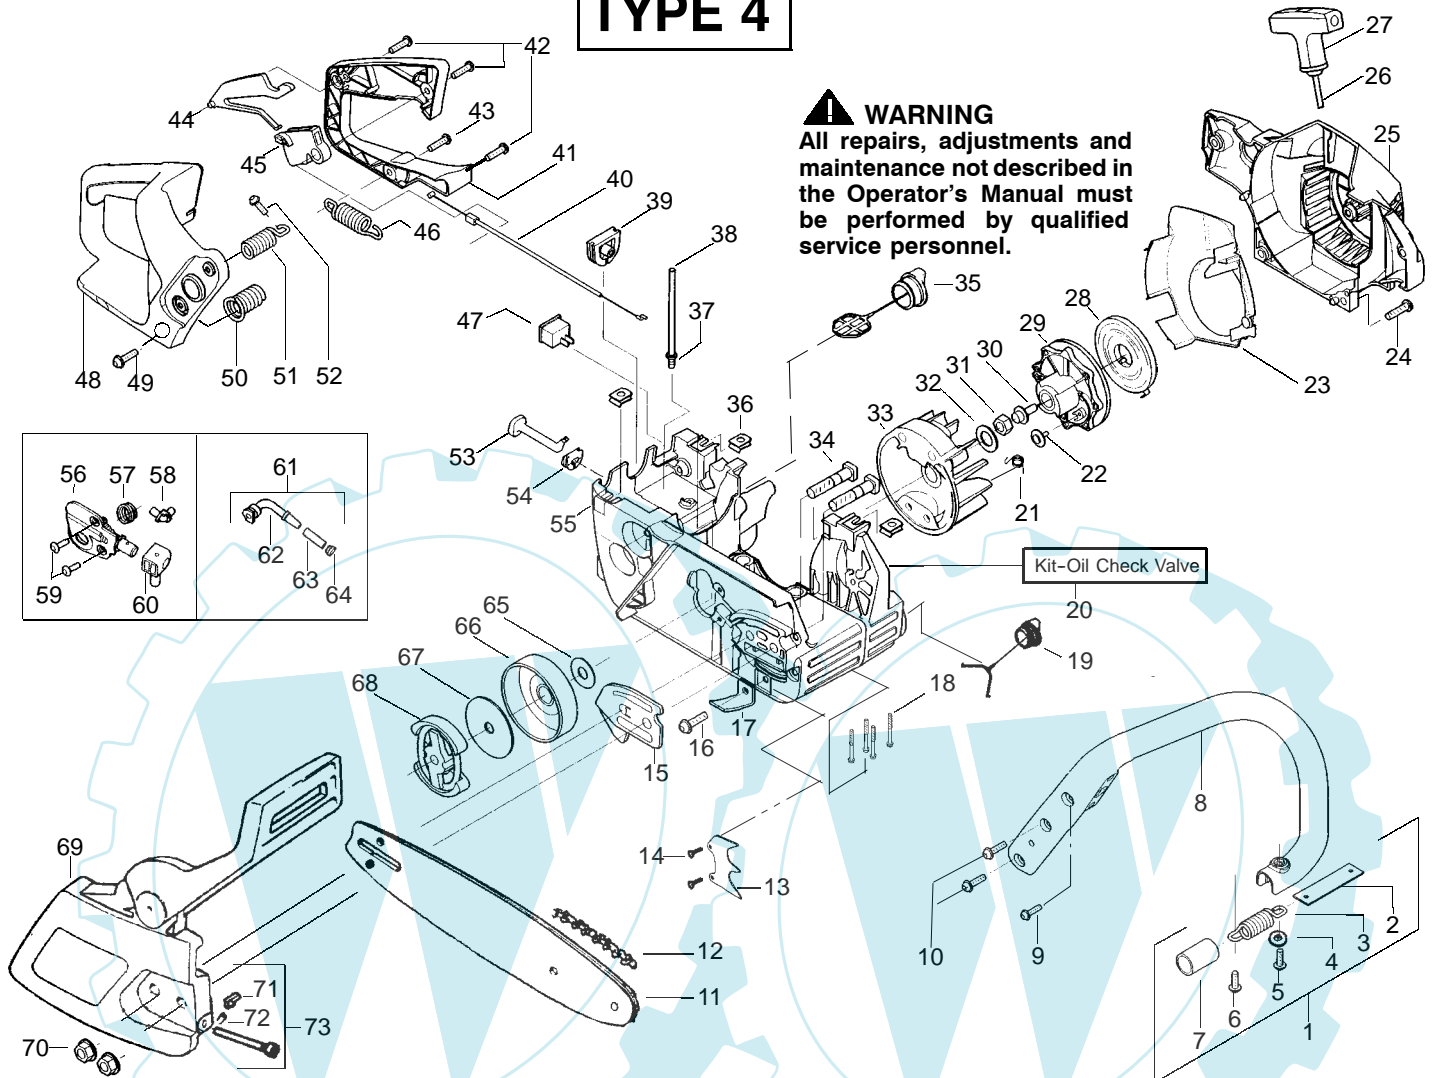

PARTS LIST NO. 530163179		McCULLOCH® PARTS LIST	CHAIN SAW MODEL(S) MAC CAT 436	
DATE 5/08/03	Replaces 163179 - 2/19/03		Note: Illustration may differ from actual model due to design changes	PAGE NO. 2

TYPE 4

Ref.	Part No.	Description	Ref.	Part No.	Description	Ref.	Part No.	Description
1.	530047963	Assy.- Isolator	27.	530056402	Handle- Starter	53.	530047605	Knob- Choke
2.	530047608	Strap- Limiter	28.	530027531	Spring- Recoil	54.	530049005	Grommet- Knob
3.	530042082	Spring- Isolator	29.	530037817	Pulley- Starter	55.	530056596	Assy- Chassis
4.	530015123	Washer	30.	530015920	Screw	56.	530071259	Kit- Oil Pump (Incls. 57, 58, 60)
5.	530016018	Screw	31.	530016134	Nut- Flywheel	57.	530037820	Gear- Worm Spring
6.	530015843	Screw	32.	530015127	Washer- Flywheel	58.	530049477	Elbow- Oil Pickup
7.	530036142	Sleeve- AV Spring	33.	530039209	Assy- Flywheel	59.	530016064	Screw
8.	530047583	Handle- Front	34.	530016133	Bolt- Bar	60.	530019206	Seal Block
9.	530015940	Screw	35.	530047192	Assy- Fuel Cap	61.	530047663	Assy- Oil Pickup (Incl. 62-64)
10.	530015814	Screw	36.	530015922	Nut- "U"- Type	62.	530038373	Pick- up Oiler
11.	530044896	Bar - 14"	37.	530023877	Fitting- fuel line	63.	530037821	Filter- Oil
12.	538029933	Chain 14"	38.	530069216	Kit- Fuel line (large)	64.	530030189	Plug- Oil Filter
13.	530014381	Kit- Assy Spike (incl. 14)	39.	530047631	Grommet- Cable	65.	530015907	Washer- Thrust
14.	530015805	Screw	40.	530047602	Cable- Throttle	66.	530047061	Assy.- Clutch Drum w/ bearing
15.	530038238	Plate- Bar Mounting	41.	530047581	Cover- Rear Handle	67.	530015611	Washer- Clutch
16.	530015814	Screw	42.	530015906	Screw	68.	530014949	Assy. Clutch
17.	530029850	Chain Catcher	43.	530015886	Screw	69.	530054739	Assy- Chain Brake
18.	530016132	Screw	44.	530036098	Lockout- Throttle	70.	530015917	Nut- Bar Mounting
19.	530010846	Assy- Oil Cap	45.	530036097	Trigger- Throttle	71.	530015826	Pin- Retainer
20.	530071666	Kit- Oil Check Valve	46.	530042082	Spring	72.	530038593	Retainer
21.	530023817	Spring- Starter Dog	47.	530069572	Kit- Switch	73.	530069611	Kit- Bar Adjust (incl. 71 & 72)
22.	530016080	Screw	48.	530047582	Handle - Rear			
23.	530055723	Baffle- Air	49.	530015814	Screw			
24.	530015892	Screw	50.	530053274	Assy. Isolator - lower			
25.	530056333	Housing- Fan	51.	530071385	Kit- Isolator (Upper)			
26.	530069232	Kit- Rope	52.	530015875	Screw			

✓ = NEW PART NUMBER FOR THIS IPL

* = REFER TO THE SERVICE REFERENCE INDICATED FOR MORE INFORMATION. (LOCATED AT END OF IPL)