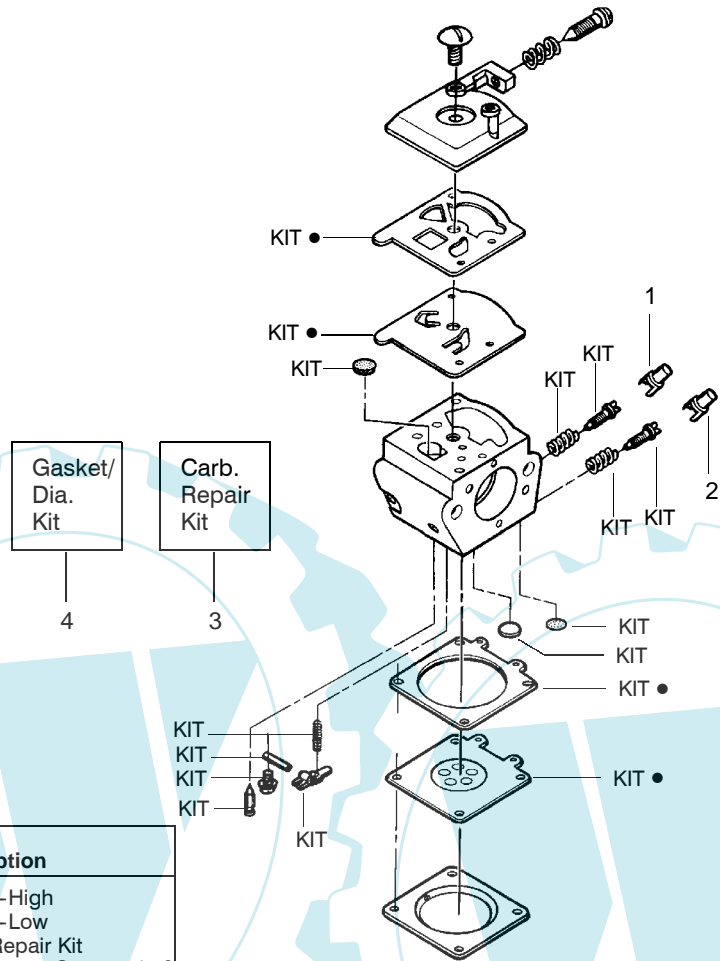

PARTS LIST NO. 530163179		McCULLOCH® PARTS LIST	CHAIN SAW MODEL(S) MAC CAT 436	
DATE 5/08/03	Replaces 163179 - 2/19/03		Note: Illustration may differ from actual model due to design changes	PAGE NO. 5

Carburetor Assembly – WT-391 – #530069722

Ref.	Part No.	Description
1.	530038479	Limiter Cap–High
2.	530038478	Limiter Cap–Low
3.	530069826	Carburetor Repair Kit (KIT= Indicates Contents) & Includes Limiter Caps
4.	530069844	Gasket/Diaphragm Kit (• = Indicates Contents)

Kit - Carburetor Assembly No. 530071621 - WT-625

Note: No Repair kits are available for this carburetor, please order the complete assembly part number 530-071621 - WT-625

✓ = NEW PART NUMBER FOR THIS IPL

★ = REFER TO THE SERVICE REFERENCE INDICATED FOR MORE INFORMATION. (LOCATED AT END OF IPL)